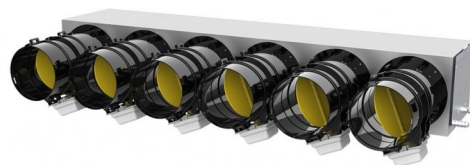

DATASHEET

rev. 01 - 06/11/2023

PROAIR PACK RF BROWN 6L

with plenum in insulated sheet metal

GAD400395 - GAD400396 - GAD400397
GAD400398 - GAD400424 - GAD400425

DESCRIPTION

The pre-assembled systems PROAIR PACK RF-L are designed to facilitate and speed up the installation of a ducted system. Il sistema viene fornito completo di centralina "Polaris", cronotermostati e kit by pass meccanico da installare sul plenum (completo di ghiera di fissaggio e contrappeso).

Simply indicate, when ordering, the model of the plenum.

The system is supplied complete with programmable thermostats and dampers (Ø 150 or Ø 200) fixed on the insulated plenum. In order to ensure ease and speed of installation, the PROAIR PACK RF-L system is fully assembled, configured and tested 100% by qualified personnel

The PROAIR PACK RF BROWN 6L system consists of:

- 1 insulated delivery plenum for ducted units (specify plenum code when ordering)
- N° 1 centralina "Polaris" con protocolli precaricati, app, Alexa e Google Home
- 6 motorised dampers pre-wired to system
- N° 6 cronotermostati DISCOVERY 3X (colore bianco a parete con batterie)
- 1 mechanical bypass kit to be fastened to plenum (includes fastening ring nut and counterweight)