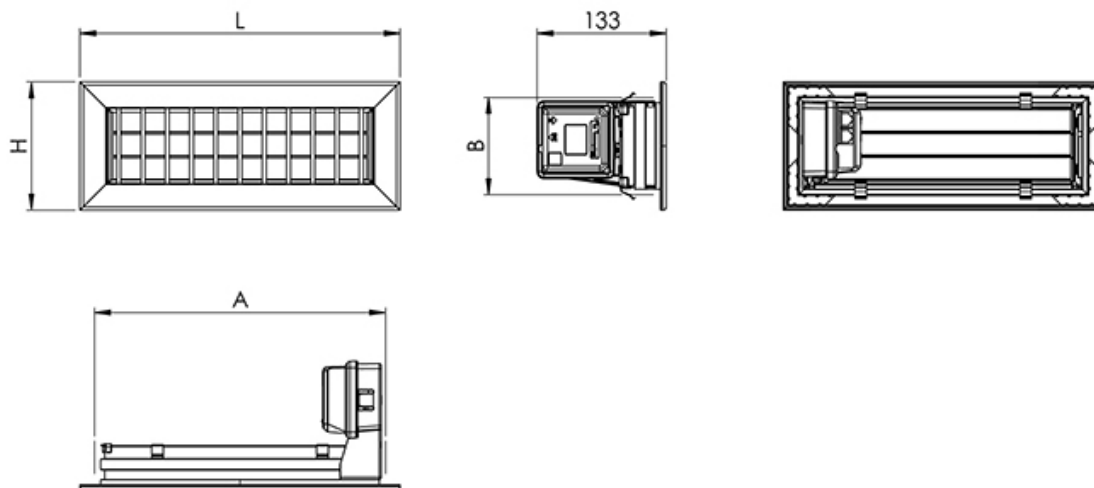

VEGA POINT

white motorised delivery nozzle for point systems

GAD200028 - GAD200027 - GAD200029
GAD200030 - GAD200031 - GAD200032
GAD200033 - GAD200034

TECHNICAL SPECIFICATIONS:

- White painted aluminium
- Installation via steel clips
- Remote control and power supply included ("master" version)
- "Slave" version without remote control and power supply
- Auxiliary out contact
- Power supply 220 V
- Max conveyance length 25 m
- A maximum of 8 delivery nozzles can be installed in ducting

DIMENSIONS

CODE	L [mm]	H [mm]	A [mm]	B [mm]
GAD200028	332	132	300	100
GAD200027	332	182	300	150
GAD200029	332	232	300	200
GAD200030	432	132	400	100
GAD200031	432	182	400	150
GAD200032	432	232	400	200
GAD200033	532	132	500	100
GAD200034	532	182	500	150

SHORTCUT DIAGRAM

TECHNICAL DATA

MODEL	A [m ²]	Q [m ³ /h]		LWA [dB(A)]		X(0,25) [m]		Dpt [Pa]	
		MIN	MAX	MIN	MAX	MIN	MAX	MIN	MAX
300x100	0,0144	180	350	25	42	3,1	6,0	5	20
400x100	0,0200	240	490	25	44	3,5	7,2	5	20
300x150	0,0228	280	550	26	45	3,8	7,5	5	20
500x100	0,0256	310	620	27	45	4,0	8,0	5	20
400x150 - 300X200	0,0311	380	760	28	46	4,5	8,9	5	20
500X150	0,0395	480	960	29	47	5,0	10,0	5	20
400X200	0,423	510	1030	29	48	5,1	10,4	5	20

WIRING CONNECTION DIAGRAM

Contatto chiuso: apre la serranda; contatto aperto: chiude la serranda.

Chiude all'apertura della serranda; apre alla chiusura della serranda.

ITEMS

CODE	DESCRIPTION
GAD200028	ELECTRIC SUPPLY GRILLE - WHITE - "VEGA POINT " 300X100
GAD200027	ELECTRIC SUPPLY GRILLE - WHITE - "VEGA POINT " 300X150
GAD200029	ELECTRIC SUPPLY GRILLE - WHITE - "VEGA POINT" 300X200
GAD200030	ELECTRIC SUPPLY GRILLE - WHITE - "VEGA POINT" 400X100
GAD200031	ELECTRIC SUPPLY GRILLE - WHITE - "VEGA POINT" 400X150
GAD200032	ELECTRIC SUPPLY GRILLE - WHITE - "VEGA POINT" 400X200
GAD200033	ELECTRIC SUPPLY GRILLE - WHITE - "VEGA POINT" 500X100
GAD200034	ELECTRIC SUPPLY GRILLE - WHITE - "VEGA POINT" 500X150