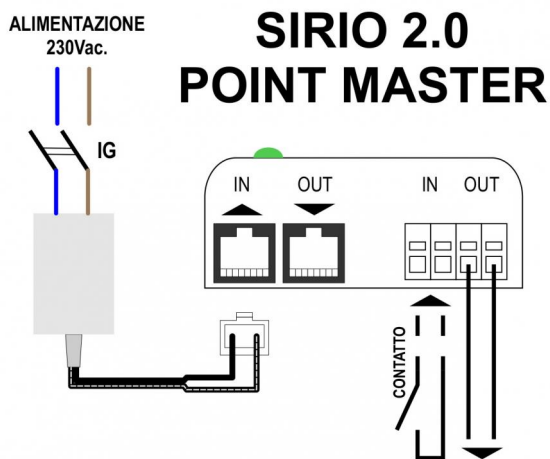

VEGA POINT

white motorised delivery nozzle for point systems

GAD200028 - GAD200027 - GAD200029
GAD200030 - GAD200031 - GAD200032
GAD200033 - GAD200034

TECHNICAL SPECIFICATIONS:

- White painted aluminium
- Installation via steel clips
- Remote control and power supply included ("master" version)
- "Slave" version without remote control and power supply
- Auxiliary out contact
- Power supply 220 V
- Max conveyance length 25 m
- A maximum of 8 delivery nozzles can be installed in ducting

DIMENSIONS

CODE	L [mm]	H [mm]	A [mm]	B [mm]
GAD200028	332	132	300	100
GAD200027	332	182	300	150
GAD200029	332	232	300	200
GAD200030	432	132	400	100
GAD200031	432	182	400	150
GAD200032	432	232	400	200
GAD200033	532	132	500	100
GAD200034	532	182	500	150

WIRING CONNECTION DIAGRAM

Contatto chiuso: apre la serranda; contatto aperto: chiude la serranda.

Chiude all'apertura della serranda; apre alla chiusura della serranda.

ITEMS

CODE	DESCRIPTION
GAD200028	ELECTRIC SUPPLY GRILLE - WHITE - "VEGA POINT " 300X100
GAD200027	ELECTRIC SUPPLY GRILLE - WHITE - "VEGA POINT " 300X150
GAD200029	ELECTRIC SUPPLY GRILLE - WHITE - "VEGA POINT" 300X200
GAD200030	ELECTRIC SUPPLY GRILLE - WHITE - "VEGA POINT" 400X100
GAD200031	ELECTRIC SUPPLY GRILLE - WHITE - "VEGA POINT" 400X150
GAD200032	ELECTRIC SUPPLY GRILLE - WHITE - "VEGA POINT" 400X200
GAD200033	ELECTRIC SUPPLY GRILLE - WHITE - "VEGA POINT" 500X100
GAD200034	ELECTRIC SUPPLY GRILLE - WHITE - "VEGA POINT" 500X150