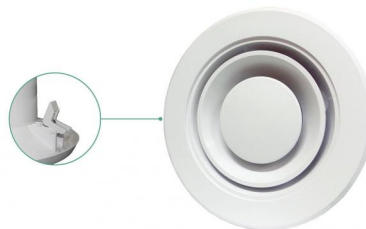

DATASHEET

rev. 00 - 4/11/2022

Circular multi-cone adjustable diffuser in white plastic ABS with quick coupling

11176030 - 11176040 - 11176050

TECHNICAL SPECIFICATIONS:

- Made of white ABS RAL 9016
- Operating temperature: -15 °C to +48 °C
- Prevents condensation phenomena

DIMENSIONS

CODE	Ø A [mm]	Ø B [mm]	Ø C [mm]
11176030	244	150	200
11176040	294	200	250
11176050	362	250	320

RAPID AIR FLOW SELECTION

ITEMS

CODE	DESCRIPTION
11176030	ADJUSTABLE, QUICK FIT, MULTI-CONE ROUND DIFFUSER IN WHITE ABS PLASTIC Ø 150mm
11176040	ADJUSTABLE, QUICK FIT, MULTI-CONE ROUND DIFFUSER IN WHITE ABS PLASTIC Ø 200mm
11176050	ADJUSTABLE, QUICK FIT, MULTI-CONE ROUND DIFFUSER IN WHITE ABS PLASTIC Ø 250mm