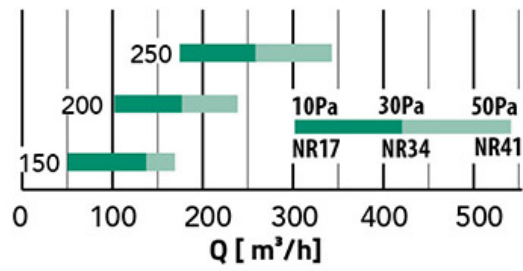

DATASHEET

rev. 00 - 4/11/2022

Circular multi-cone adjustable diffuser in white plastic ABS with quick coupling

11176030 - 11176040 - 11176050

TECHNICAL SPECIFICATIONS:

- Made of white ABS RAL 9016
- Operating temperature: -15 °C to +48 °C
- Prevents condensation phenomena

DIMENSIONS

CODE	Ø A [mm]	Ø B [mm]	Ø C [mm]
11176030	244	150	200
11176040	294	200	250
11176050	362	250	320

RAPID AIR FLOW SELECTION

ITEMS

CODE	DESCRIPTION
11176030	ADJUSTABLE, QUICK FIT, MULTI-CONE ROUND DIFFUSER IN WHITE ABS PLASTIC Ø 150mm
11176040	ADJUSTABLE, QUICK FIT, MULTI-CONE ROUND DIFFUSER IN WHITE ABS PLASTIC Ø 200mm
11176050	ADJUSTABLE, QUICK FIT, MULTI-CONE ROUND DIFFUSER IN WHITE ABS PLASTIC Ø 250mm