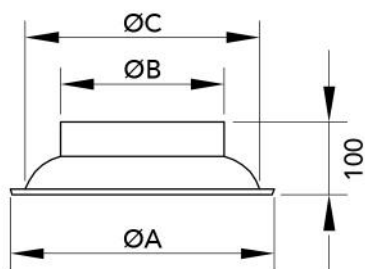

DATASHEET

rev. 00 - 4/11/2022

Circular multi-cone adjustable diffuser in white plastic ABS with quick coupling

11176030 - 11176040 - 11176050

TECHNICAL SPECIFICATIONS:

- Made of white ABS RAL 9016
- Operating temperature: -15 °C to +48 °C
- Prevents condensation phenomena

DIMENSIONS

CODE	Ø A [mm]	Ø B [mm]	Ø C [mm]
11176030	244	150	200
11176040	294	200	250
11176050	362	250	320

RAPID AIR FLOW SELECTION

ITEMS

CODE	DESCRIPTION
11176030	ADJUSTABLE, QUICK FIT, MULTI-CONE ROUND DIFFUSER IN WHITE ABS PLASTIC Ø 150mm
11176040	ADJUSTABLE, QUICK FIT, MULTI-CONE ROUND DIFFUSER IN WHITE ABS PLASTIC Ø 200mm
11176050	ADJUSTABLE, QUICK FIT, MULTI-CONE ROUND DIFFUSER IN WHITE ABS PLASTIC Ø 250mm