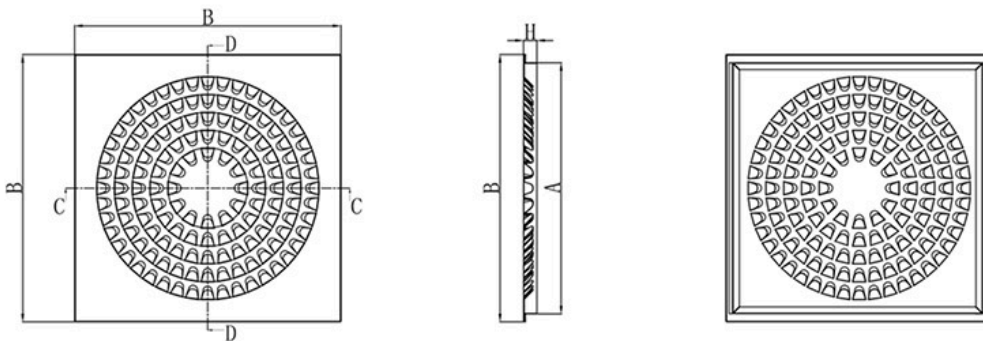

DATASHEET

rev. 01 - 4/11//2022

Radial diffuser in white painted metal

PWC200027

TECHNICAL SPECIFICATIONS:

- Made of white painted metal RAL 9016
- Suitable for air delivery and intake
- High operating efficiency

DIMENSIONS:

CODE	A [mm]	B [mm]	H [mm]
PWC200027	562x562	595 x 595	30

RAPID AIR FLOW SELECTION

ITEMS

CODE	DESCRIPTION
PWC200027	RADIAL DIFFUSER IN WHITE PAINTED METAL RAL 9016