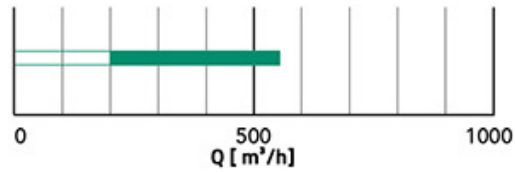

DATASHEET

rev. 01 - 4/11//2022

Radial diffuser in white painted metal

PWC200027

TECHNICAL SPECIFICATIONS:

- Made of white painted metal RAL 9016
- Suitable for air delivery and intake
- High operating efficiency

DIMENSIONS:

CODE	A [mm]	B [mm]	H [mm]
PWC200027	562x562	595 x 595	30

RAPID AIR FLOW SELECTION

ITEMS

CODE	DESCRIPTION
PWC200027	RADIAL DIFFUSER IN WHITE PAINTED METAL RAL 9016