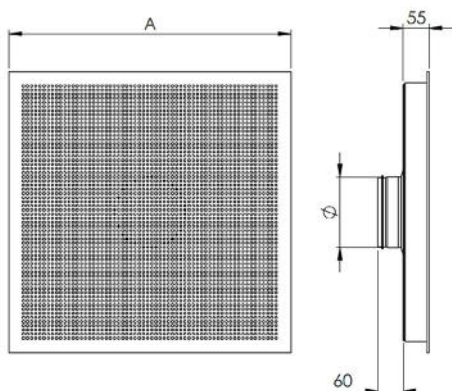

# DATASHEET

rev. 00 - 17/01/2023

Plenum for white painted metal diffuser with fixed perforated screen and back circular coupler

PWD400417 - PWD400418 - PWD400419  
PWD400420 - PWD400421 - PWD400422

## TECHNICAL SPECIFICATIONS:

- Made of white painted metal RAL 9016
- Ideal for false ceilings
- Equipped with rear circular coupling

## DIMENSIONS

CODE	A [mm]	Ø [mm]
PWD400417	595	125
PWD400418	595	150
PWD400419	595	200
PWD400420	595	250
PWD400421	595	300
PWD400422	595	400