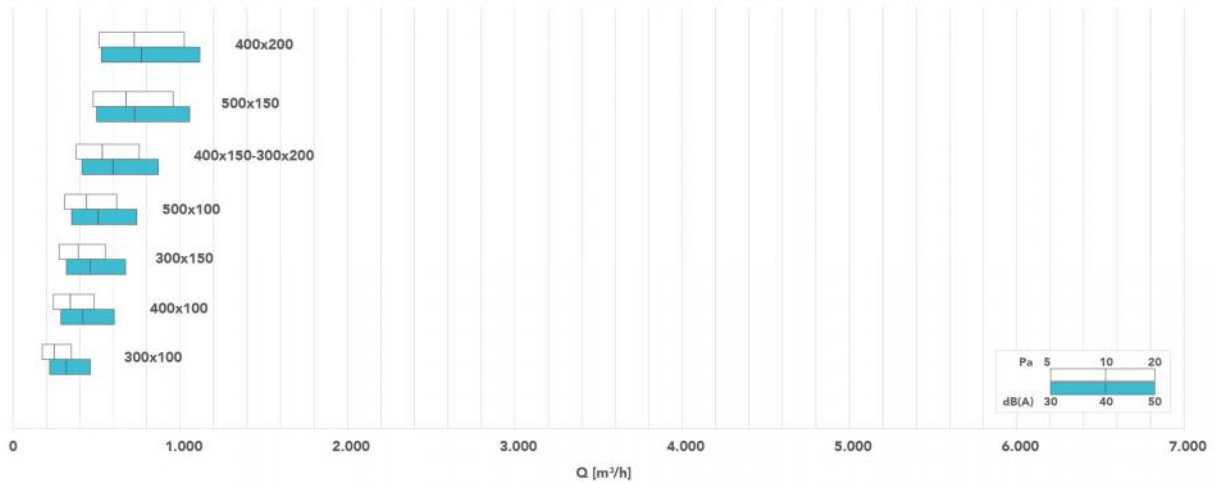

SHORTCUT DIAGRAM

ITEMS

CODE	DESCRIPTION
11181610	WHITE ELECTRIC SUPPLY GRILLES INCLUDING SEAL FOR PRO AIR MULTI-ZONE SYSTEM 332 x 132
11181620	WHITE ELECTRIC SUPPLY GRILLES INCLUDING SEAL FOR PRO AIR MULTI-ZONE SYSTEM 332 x 182
11181630	WHITE ELECTRIC SUPPLY GRILLES INCLUDING SEAL FOR PRO AIR MULTI-ZONE SYSTEM 332 x 232
11181640	WHITE ELECTRIC SUPPLY GRILLES INCLUDING SEAL FOR PRO AIR MULTI-ZONE SYSTEM 432 x 132
11181650	WHITE ELECTRIC SUPPLY GRILLES INCLUDING SEAL FOR PRO AIR MULTI-ZONE SYSTEM 432 x 182
11181660	WHITE ELECTRIC SUPPLY GRILLES INCLUDING SEAL FOR PRO AIR MULTI-ZONE SYSTEM 432 x 232
11181670	WHITE ELECTRIC SUPPLY GRILLES INCLUDING SEAL FOR PRO AIR MULTI-ZONE SYSTEM 532 x 132
11181680	WHITE ELECTRIC SUPPLY GRILLES INCLUDING SEAL FOR PRO AIR MULTI-ZONE SYSTEM 532 x 182