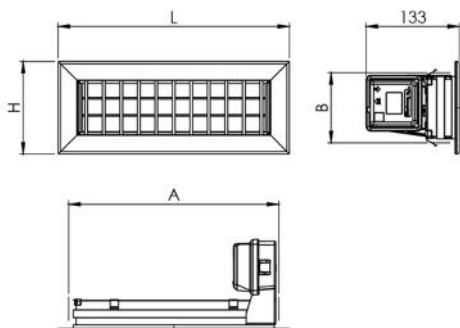

PROAIR MULTI-ZONE

white motorised delivery nozzle complete with gasket for the system

11181610 - 11181620 - 11181630

11181640 - 11181650 - 11181660

11181670 - 11181680

TECHNICAL SPECIFICATIONS:

- Removable motor that can be positioned at: 0° - 90° - 180° 270° - 360°
- Mounted using steel clips
- Flaps with rubber gasket for a complete seal

FUNCTIONS

- The nozzles are connected to each other by means of the cascading system
- The connection cable used is of the 8-wire telephone type with rj45 plug connection
- The automatic or manual management of the nozzle allows the flaps to orient themselves in the 4 positions: 0%, 33%, 66% and 100%

ATTENTION! Use only Tecnosystemi cables - do not use cables other than those indicated in order not to compromise the correct functioning of the system.

DIMENSIONS

CODE	A [mm]	B [mm]	L [mm]	H [mm]
11181610	300	100	332	132
11181620	300	150	332	182
11181630	300	200	332	232
11181640	400	100	432	132
11181650	400	150	432	182
11181660	400	200	432	232
11181670	500	100	532	132
11181680	500	150	532	182

TECHNICAL DATA

MAX. AIR FLOW RATE [m³/h]	SPEED [m/s]
400	6,9
500	5,8
900	6,2
500	5,8
900	6,2
1200	6,8
700	6,2
1200	6,8

TECHNICAL DATA

MODEL	A [m ₂]	Q [m³/h]		LWA [dB(A)]		X(0,25) [m]		Dpt [Pa]	
		MIN	MAX	MIN	MAX	MIN	MAX	MIN	MAX
300x100	0,0144	180	350	25	42	3,1	6,0	5	20
300x150	0,0228	280	550	26	45	3,8	7,5	5	20
300x200	0,0311	380	760	28	46	4,5	8,9	5	20
400x100	0,0200	240	490	25	44	3,5	7,2	5	20
400x150	0,0311	380	760	28	46	4,5	8,9	5	20
400x200	0,0423	510	1030	29	48	5,1	10,4	5	20
500x100	0,256	310	620	27	45	4,0	8,0	5	20
500x150	0,0395	480	960	29	47	5,0	10,0	5	20