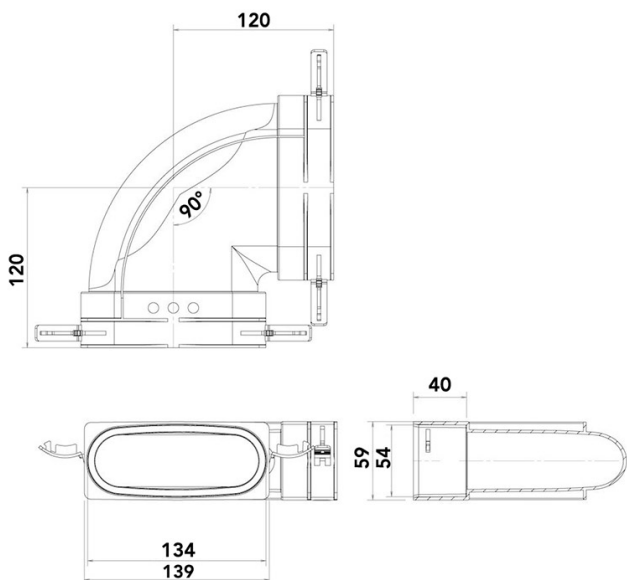

# DATASHEET

rev. 00 - 20/10/2022

Horizontal oval elbow curve

30101050

## TECHNICAL SPECIFICATIONS:

- Material: PP
- Blue finish RAL 5015

## DIMENSIONS

## ITEMS

CODE	DESCRIPTION
30101050	HORIZONTAL OVAL ELBOW CURVE