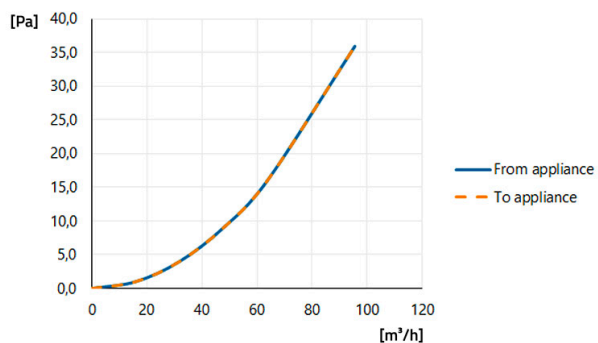

LOAD LOSS DIAGRAM