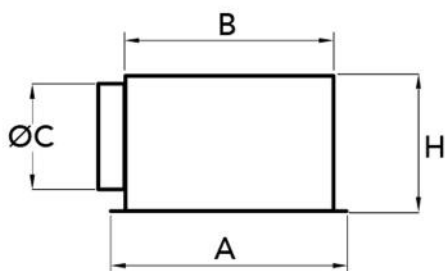

DATASHEET

rev. 00 - 4/11//2022

DEB

square helix diffuser 24 slots in white painted metal complete with damper and lowered plenum

PWD200024

TECHNICAL SPECIFICATIONS:

- Made of white painted metal RAL 9016
- Suitable for air delivery and intake
- High operating efficiency
- Lowered plenum with damper
- Hole for ceiling mounting of plenum

DIMENSIONS:

CODE	A [mm]	B [mm]	Ø C [mm]	H [mm]	SLOTS
PWD200024	595 x 595	575x575	200	280	24

RAPID AIR FLOW SELECTION

ITEMS

CODE	DESCRIPTION
PWD200024	SQUARE HELICAL DIFFUSER DEB WITH 24 SLOTS IN WHITE PAINTED METAL COMPLETE WITH DAMPER AND LOWERED PLENUM