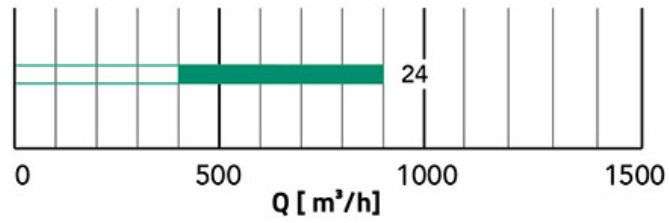

DATASHEET

rev. 00 - 4/11//2022

DEB

square helix diffuser 24 slots in white painted metal complete with damper and lowered plenum

PWD200024

TECHNICAL SPECIFICATIONS:

- Made of white painted metal RAL 9016
- Suitable for air delivery and intake
- High operating efficiency
- Lowered plenum with damper
- Hole for ceiling mounting of plenum

DIMENSIONS:

CODE	A [mm]	B [mm]	Ø C [mm]	H [mm]	SLOTS
PWD200024	595 x 595	575x575	200	280	24

RAPID AIR FLOW SELECTION

ITEMS

CODE	DESCRIPTION
PWD200024	SQUARE HELICAL DIFFUSER DEB WITH 24 SLOTS IN WHITE PAINTED METAL COMPLETE WITH DAMPER AND LOWERED PLENUM