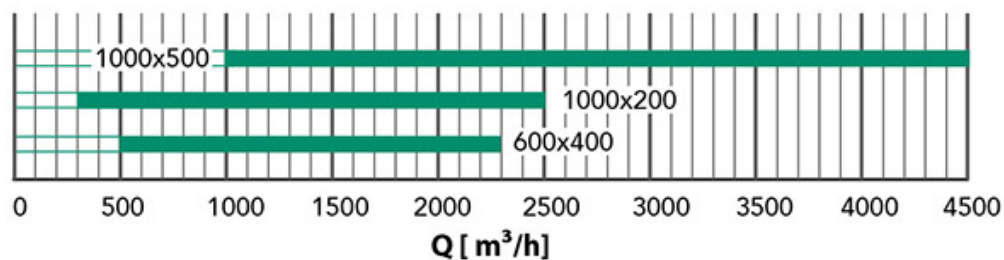

RAPID AIR FLOW SELECTION