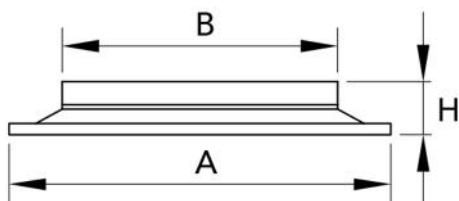

DATASHEET

rev. 01 - 03/07/2023

4-way square diffuser in white ABS plastic

11176200

TECHNICAL SPECIFICATIONS:

- Made of white ABS RAL 9016
- Ideal for false ceilings
- Operating temperature -15°C to +48°C

DIMENSIONS

CODE	EXTERNAL DIMENSIONS A [mm]	DIM. BACK COUPLER B [mm]	DEPTH H [mm]
11176200	595 x 595	450 x 450	80

FLOW RATE DIAGRAM

RAPID AIR FLOW SELECTION

ITEMS

CODE	DESCRIPTION
11176200	4-WAY SQUARE DIFFUSER IN WHITE ABS PLASTIC FOR FALSE CEILINGS