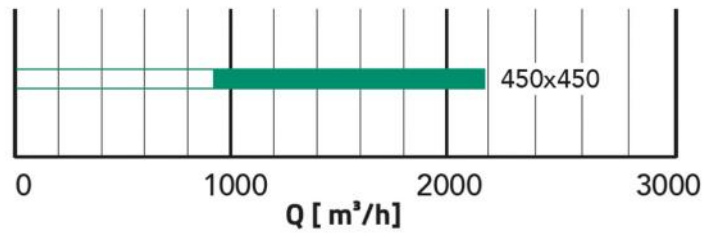

DATASHEET

rev. 01 - 03/07/2023

4-way square diffuser in white ABS plastic

11176200

TECHNICAL SPECIFICATIONS:

- Made of white ABS RAL 9016
- Ideal for false ceilings
- Operating temperature -15°C to +48°C

DIMENSIONS

CODE	EXTERNAL DIMENSIONS A [mm]	DIM. BACK COUPLER B [mm]	DEPTH H [mm]
11176200	595 x 595	450 x 450	80

FLOW RATE DIAGRAM

RAPID AIR FLOW SELECTION

ITEMS

CODE	DESCRIPTION
11176200	4-WAY SQUARE DIFFUSER IN WHITE ABS PLASTIC FOR FALSE CEILINGS