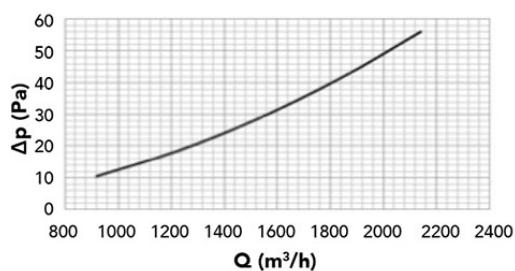

DATASHEET

rev. 01 - 03/07/2023

4-way square diffuser in white ABS plastic

11176200

TECHNICAL SPECIFICATIONS:

- Made of white ABS RAL 9016
- Ideal for false ceilings
- Operating temperature -15°C to +48°C

DIMENSIONS

CODE	EXTERNAL DIMENSIONS A [mm]	DIM. BACK COUPLER B [mm]	DEPTH H [mm]
11176200	595 x 595	450 x 450	80

FLOW RATE DIAGRAM

RAPID AIR FLOW SELECTION

ITEMS

CODE	DESCRIPTION
11176200	4-WAY SQUARE DIFFUSER IN WHITE ABS PLASTIC FOR FALSE CEILINGS