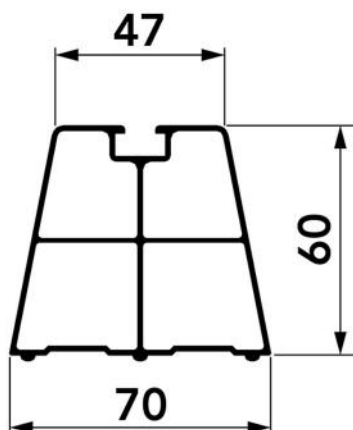

SUELO MINI ECO

floor base pair with vibration-damper

SCD5E0005 - SCD5E0006 - SCD5E0007
SCD5E0008

DESCRIPTION:

- The floor base has rubber inserts in the lower part that afford greater stability to the support as well as effective absorption of the vibrations emitted by the unit.
- This basic floor model is made of rigid and shockproof recycled PVC in ivory colour that is resistant to high temperatures and is equipped with a dedicated guide that, through the use of bolts and nuts, allows quick fastening of the condensing unit.
- Closing plugs are also optionally available, for quick installation, which guarantee a high aesthetic result.
- With moulded back rubber vibration damping strips

TECHNICAL SPECIFICATIONS:

- Rigid anti-UVA, shockproof recycled PVC
- Black colour
- Rubber support base
- Sizes 330 - 400 - 470 - 1000
- Screws supplied M8

TECHNICAL DATA

CODE	CAPACITY [kg/1 pc.]
SCD5E0005	90
SCD5E0006	130
SCD5E0007	180
SCD5E0008	300