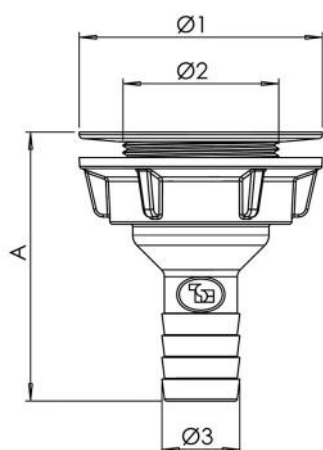

DATASHEET

rev. 00 - 15/12/2022

MADE IN ITALY

Condensate drain plug with threaded collar connection $\varnothing 32$ drain $\varnothing 16$ - $\varnothing 20$ - $\varnothing 25$

SCD300037 - SCD300038 - SCD300039

DIMENSIONS

CODE	A [mm]	$\varnothing 1$ [mm]	$\varnothing 2$ [mm]	$\varnothing 3$ [mm]
SCD300037	55,5	50	32	16
SCD300038	56,5	50	32	20
SCD300039	57,5	50	32	25

ITEMS

CODE	DESCRIPTION
SCD300037	
SCD300038	
SCD300039	