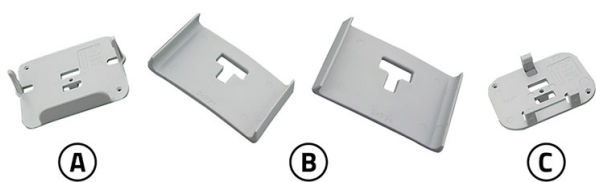

LAMPO

fastening kit for Easy Flow - Aqua Split mini pump in duct T72 Excellens series

12170041

THE KIT CONSISTS OF:

- [A] A pump coupling plate
- [A] Two coupling springs at the bottom of the duct
- [C] A floating body coupling plate

This kit is not usable for EASY FLOW mod pumps. 30 It and 40 It

ITEMS

CODE	DESCRIPTION
12170041	KIT FOR "EASY FLOW" MINI PUMP FASTENING IN EXCELLENS T72 SERIES TRUNKING "LAMPO"