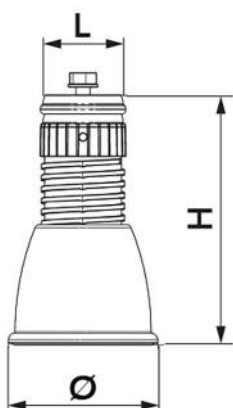

## GENIUS 1000R HIGH ARTICULATED

adjustable and articulated floor-standing  
foot

11105365

### TECHNICAL SPECIFICATIONS:

- Material: glass-filled nylon
- Double anti-vibration damper supplied
- High mechanical strength
- Height adjustment ring nut from 175 to 220 mm
- Fissaggio con vite M10 x 30
- Non-slip knurling adjustment
- Portata fino a 500 kg

### DIMENSIONS

CODE	L [mm]	H [mm]	Ø [mm]
11105365	60	175 - 220	105

### ITEMS

CODE	DESCRIPTION
11105365	ADJUSTABLE SWIVEL FOOT MOUNT" GENIUS 1000R HIGH ARTICULATED"