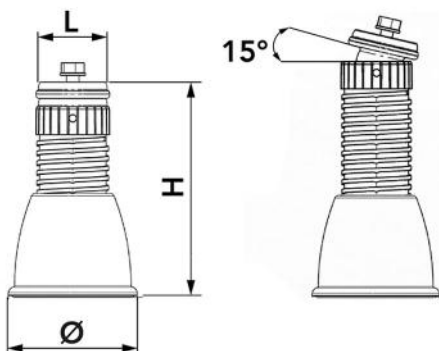

GENIUS 1000R HIGH ARTICULATED

black low-height floor-standing foot

SCD500180 - SCD500181

DESCRIPTION:

- The "genius high articulated" floor support is made of material with high mechanical strength.
- Height-adjustable ring nut, it is equipped with double vibration damping and is suitable for all types of air conditioners or floor boilers.

TECHNICAL SPECIFICATIONS:

- Materiale: nylon caricato vetro
- Doppio antivibrante in dotazione
- Elevata resistenza meccanica
- Ghiera di regolazione altezza da 123 a 176 mm
- Fissaggio con vite M10 x 30
- Regolazione con zigrinatura antiscivolo
- Portata fino a 500 kg

DIMENSIONS

CODE	L [mm]	H [mm]	Ø [mm]
SCD500180	60	123-176	105
SCD500181	60	123-176	105

ITEMS

CODE	DESCRIPTION
SCD500180	ADJUSTABLE AND ARTICULATED FOOT MOUNT "GENIUS 1000R" - BLACK
SCD500181	ADJUSTABLE AND ARTICULATED FOOT MOUNT "GENIUS 1000R" - IVORY