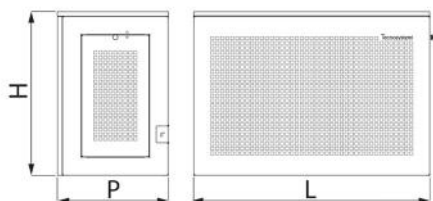

GUSCIO

protezione estetica per unità esterne con tetto piano

SCD500114 - SCD500115 - SCD500116
SCD500126 - SCD500127 - SCD500128

TECHNICAL SPECIFICATIONS:

- Galvanised sheet made with anti-intrusion weave
- External polyester painting RAL 9002
- Galvanised sheet metal roof with anti-intrusion weft
- Ready for transit of duct, tubing and wiring
- Side hatch for inspection and maintenance with padlock
- Ready for wall mounting
- Height-adjustable
- Easy to assemble
- Matt RAL 7016 grey version, available on request

DIMENSIONS

CODE	L [mm]	H [mm]	P [mm]
SCD500114	1000	720	470
SCD500115	1100	1120	620
SCD500116	1100	1420	620
SCD500126	1000	720	470
SCD500127	1100	1120	620
SCD500128	1100	1420	620

ITEMS

CODE	DESCRIPTION
SCD500114	"GUSCIO H720" SECURITY CAGE FOR OUTDOOR UNIT WITH PATTERNED TOP - IVORY RAL 9002
SCD500115	"GUSCIO H1120" SECURITY CAGE FOR OUTDOOR UNIT WITH PATTERNED TOP - IVORY RAL 9002
SCD500116	"GUSCIO H1420" SECURITY CAGE FOR OUTDOOR UNIT WITH PATTERNED TOP - IVORY RAL 9002
SCD500126	"GUSCIO H720" SECURITY CAGE FOR OUTDOOR UNIT WITH PATTERNED TOP - MATT GREY RAL 7016
SCD500127	"GUSCIO H1120" SECURITY CAGE FOR OUTDOOR UNIT WITH PATTERNED TOP - MATT GREY RAL 7016
SCD500128	"GUSCIO H1420" SECURITY CAGE FOR OUTDOOR UNIT WITH PATTERNED TOP - MATT GREY RAL 7016