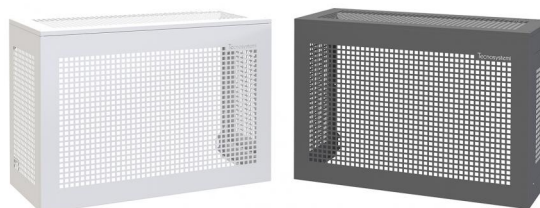

GUSCIO

protezione estetica per unità esterne con tetto piano

SCD500114 - SCD500115 - SCD500116
SCD500126 - SCD500127 - SCD500128

TECHNICAL SPECIFICATIONS:

- Galvanised sheet made with anti-intrusion weave
- External polyester painting RAL 9002
- Galvanised sheet metal roof with anti-intrusion weft
- Ready for transit of duct, tubing and wiring
- Side hatch for inspection and maintenance with padlock
- Ready for wall mounting
- Height-adjustable
- Easy to assemble
- Matt RAL 7016 grey version, available on request

DIMENSIONS

CODE	L [mm]	H [mm]	P [mm]
SCD500114	1000	720	470
SCD500115	1100	1120	620
SCD500116	1100	1420	620
SCD500126	1000	720	470
SCD500127	1100	1120	620
SCD500128	1100	1420	620

ITEMS

CODE	DESCRIPTION
SCD500114	"GUSCIO H720" SECURITY CAGE FOR OUTDOOR UNIT WITH PATTERNED TOP - IVORY RAL 9002
SCD500115	"GUSCIO H1120" SECURITY CAGE FOR OUTDOOR UNIT WITH PATTERNED TOP - IVORY RAL 9002
SCD500116	"GUSCIO H1420" SECURITY CAGE FOR OUTDOOR UNIT WITH PATTERNED TOP - IVORY RAL 9002
SCD500126	"GUSCIO H720" SECURITY CAGE FOR OUTDOOR UNIT WITH PATTERNED TOP - MATT GREY RAL 7016
SCD500127	"GUSCIO H1120" SECURITY CAGE FOR OUTDOOR UNIT WITH PATTERNED TOP - MATT GREY RAL 7016
SCD500128	"GUSCIO H1420" SECURITY CAGE FOR OUTDOOR UNIT WITH PATTERNED TOP - MATT GREY RAL 7016