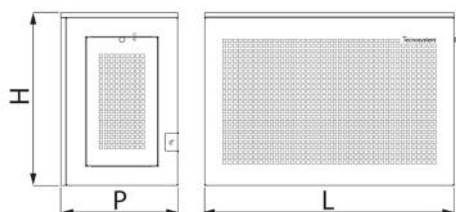

DATASHEET

rev. 00 - 28/09/2022

MADE IN ITALY

GUSCIO

protezione estetica per unità esterne con
tetto inclinato 5°

SCD500129 - SCD500130 - SCD500131
SCD500132 - SCD500133 - SCD500134

TECHNICAL SPECIFICATIONS:

- Galvanised sheet made with anti-intrusion weave
- External polyester painting RAL 9002
- Galvanised sheet metal roof with anti-intrusion weft
- Ready for transit of duct, tubing and wiring
- Side hatch for inspection and maintenance with padlock
- Ready for wall mounting
- Height-adjustable
- Easy to assemble
- Matt RAL 7016 grey version, available on request

DIMENSIONS

CODE	L [mm]	H [mm]	P [mm]
SCD500129	1000	720	470
SCD500130	1100	1120	620
SCD500131	1100	1420	620
SCD500132	1000	720	470
SCD500133	1100	1120	620
SCD500134	1100	1420	620

ITEMS

CODE	DESCRIPTION
SCD500129	"GUSCIO H720" SECURITY CAGE FOR OUTDOOR UNIT WITH SMOOTH 5° INCLINED TOP - IVORY RAL 9002
SCD500130	"GUSCIO H1120" SECURITY CAGE FOR OUTDOOR UNIT WITH SMOOTH 5° INCLINED TOP - IVORY RAL 9002
SCD500131	"GUSCIO H1420" SECURITY CAGE FOR OUTDOOR UNIT WITH SMOOTH 5° INCLINED TOP - IVORY RAL 9002
SCD500132	"GUSCIO H720" SECURITY CAGE FOR OUTDOOR UNIT WITH SMOOTH 5° INCLINED TOP - MATT GREY RAL 7016
SCD500133	"GUSCIO H1120" SECURITY CAGE FOR OUTDOOR UNIT WITH SMOOTH 5° INCLINED TOP - MATT GREY RAL 7016
SCD500134	"GUSCIO H1420" SECURITY CAGE FOR OUTDOOR UNIT WITH SMOOTH 5° INCLINED TOP - MATT GREY RAL 7016