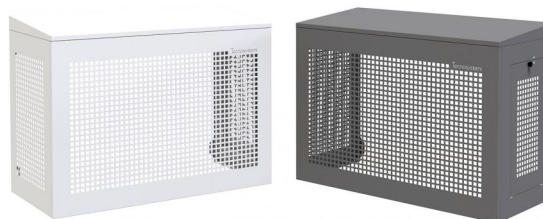

DATASHEET

rev. 00 - 28/09/2022

MADE IN ITALY

GUSCIO

protezione estetica per unità esterne con
tetto inclinato 5°

SCD500129 - SCD500130 - SCD500131
SCD500132 - SCD500133 - SCD500134

TECHNICAL SPECIFICATIONS:

- Galvanised sheet made with anti-intrusion weave
- External polyester painting RAL 9002
- Galvanised sheet metal roof with anti-intrusion weft
- Ready for transit of duct, tubing and wiring
- Side hatch for inspection and maintenance with padlock
- Ready for wall mounting
- Height-adjustable
- Easy to assemble
- Matt RAL 7016 grey version, available on request

DIMENSIONS

CODE	L [mm]	H [mm]	P [mm]
SCD500129	1000	720	470
SCD500130	1100	1120	620
SCD500131	1100	1420	620
SCD500132	1000	720	470
SCD500133	1100	1120	620
SCD500134	1100	1420	620

ITEMS

CODE	DESCRIPTION
SCD500129	"GUSCIO H720" SECURITY CAGE FOR OUTDOOR UNIT WITH SMOOTH 5° INCLINED TOP - IVORY RAL 9002
SCD500130	"GUSCIO H1120" SECURITY CAGE FOR OUTDOOR UNIT WITH SMOOTH 5° INCLINED TOP - IVORY RAL 9002
SCD500131	"GUSCIO H1420" SECURITY CAGE FOR OUTDOOR UNIT WITH SMOOTH 5° INCLINED TOP - IVORY RAL 9002
SCD500132	"GUSCIO H720" SECURITY CAGE FOR OUTDOOR UNIT WITH SMOOTH 5° INCLINED TOP - MATT GREY RAL 7016
SCD500133	"GUSCIO H1120" SECURITY CAGE FOR OUTDOOR UNIT WITH SMOOTH 5° INCLINED TOP - MATT GREY RAL 7016
SCD500134	"GUSCIO H1420" SECURITY CAGE FOR OUTDOOR UNIT WITH SMOOTH 5° INCLINED TOP - MATT GREY RAL 7016