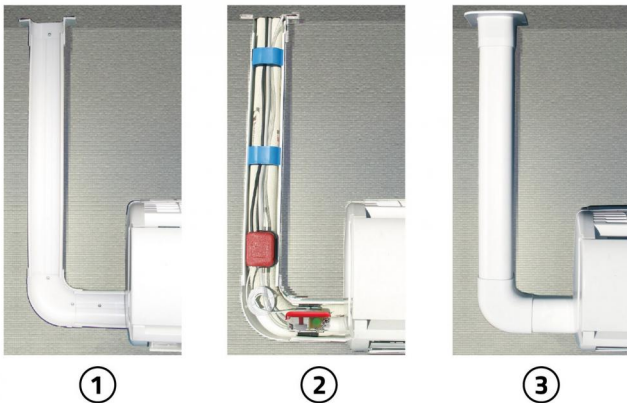

EASY FLOW pump kit + EXCELLENS duct

12170042

THE KIT INCLUDES:

- 1 corner terminal TA 72 - EXC New Line
- 1 flat curve CP 72 -EXC New Line
- 1 piece 70 cm duct T 72 - EXC New Line
- 1 piece 15 cm duct T 72 - EXC New Line
- 2 pieces BLOCK tubing clips for duct T 72
- 1 Easy Flow mini pump 11 lt
- 1 fastening kit for Easy Flow mini pump in duct

EXAMPLE OF INSTALLATION:

- [1] Duct installation
- [2] Piping and pump installation
- [3] Closing duct

ITEMS

CODE	DESCRIPTION
12170042	"EASY FLOW" PUMP IN TRUNKING "EXCELLENS"