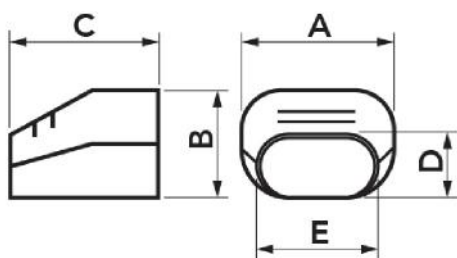

### TECHNICAL SPECIFICATIONS:

- Stiff, shockproof, anti-UVA and recyclable PVC
- Interlocking bottom and lid
- Duct profile locating ridge
- Heat shrink barcode packaging
- Pre-cut for fastening pipes
- Galvanised screws
- Paintable
- Operating temperature -20°C / +60°C

## DIMENSIONS

CODE	MODEL	LINE	A [mm]	B [mm]	C [mm]	D [mm]	E [mm]
11124060	TS 60 - EXC	TOP LINE	66	56	75	33	60
11124072	TS 72 - EXC	TOP LINE	78	68	90	35	67
11124100	TS 100 - EXC	TOP LINE	104	78	110	35	67
N11124060	TS 60 - EXC	NEW LINE	66	56	75	33	60
N11124072	TS 72 - EXC	NEW LINE	78	68	90	35	67
N11124100	TS 100 - EXC	NEW LINE	104	78	110	35	67
E11124060	TS 60 - EXC	ECO LINE	66	56	75	33	60
E11124072	TS 72 - EXC	ECO LINE	78	68	90	35	67
E11124100	TS 100 - EXC	ECO LINE	104	78	110	35	67
SCD100035	TS 72 - EXC	BROWN LINE	78	68	90	35	67
SCD100036	TS 100 - EXC	BROWN LINE	104	78	110	35	67
SCD100080	TS 72 - EXC	BLACK LINE	78	68	90	35	67
SCD100081	TS 100 - EXC	BLACK LINE	104	78	110	35	67
SCD100193	TS 72 - EXC	GREY LINE	78	68	90	35	67