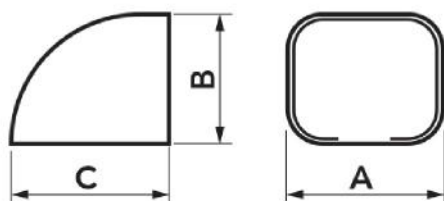

MODELS AVAILABLE:

TOP LINE - IVORY
RAL 9002

NEW LINE -
WHITE RAL 9010

ECO LINE - PEARL
GREY RAL 9003

BROWN LINE -
BROWN RAL 8017

BLACK LINE -
BLACK RAL 9005

DIMENSIONS

CODE	MODEL	LINE	A [mm]	B [mm]	C [mm]
11122180	TC 72 - EXC	TOP LINE	66	56	66
11122190	TC 100 - EXC	TOP LINE	104	78	90
N11122170	TC 60 - EXC	NEW LINE	66	56	66
N11122180	TC 72 - EXC	NEW LINE	78	68	78
N11122190	TC 100 - EXC	NEW LINE	104	78	90
E11122170	TC 60 - EXC	ECO LINE	66	56	66
E11122180	TC 72 - EXC	ECO LINE	78	68	78
E11122190	TC 100 - EXC	TOP LINE	104	78	90
SCD100038	TC 72 - EXC	BROWN LINE	78	68	78
SCD100039	TC 100 - EXC	BROWN LINE	104	78	90
SCD100083	TC 72 - EXC	BLACK LINE	78	68	78
SCD100084	TC 100 - EXC	BLACK LINE	104	78	90
SCD100196	TC 72 - EXC	GREY LINE	78	68	78

ITEMS

CODE	DESCRIPTION
11122180	TC 72-EXC - "EXCELLENS TC" LINE END CAP
11122190	TC 100-EXC - "EXCELLENS TC" LINE END CAP
N11122170	TC 60-EXC - "EXCELLENS TC" LINE END CAP
N11122180	TC 72-EXC - "EXCELLENS TC" LINE END CAP
N11122190	TC 100-EXC - "EXCELLENS TC" LINE END CAP
E11122170	TC 60-EXC - "EXCELLENS TC" LINE END CAP
E11122180	TC 72-EXC - "EXCELLENS TC" LINE END CAP
E11122190	TC 100-EXC - "EXCELLENS TC" LINE END CAP
SCD100038	TC 72-EXC - * END CAP "EXCELLENS TC" MOD. TC 72-EXC - BROWN LINE
SCD100039	TC 100-EXC - * END CAP "EXCELLENS TC" MOD. TC 100-EXC - BROWN LINE
SCD100083	TC 72-EXC - * END CAP "EXCELLENS TC" MOD. TC 72-EXC - BLACK LINE
SCD100084	TC 100-EXC - * END CAP "EXCELLENS TC" MOD. TC 100-EXC - BLACK LINE
SCD100196	