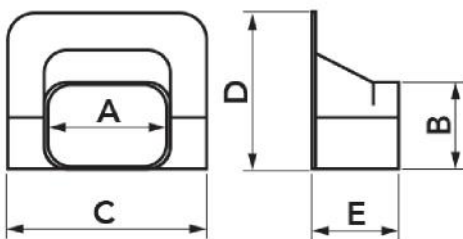

MODELS AVAILABLE:

TOP LINE - IVORY
 RAL 9002

NEW LINE -
 WHITE RAL 9010

ECO LINE - PEARL
 GREY RAL 9003

BROWN LINE -
 BROWN RAL 8017

BLACK LINE -
 BLACK RAL 9005

DIMENSIONS

CODE	MODEL	LINE	A [mm]	B [mm]	C [mm]	D [mm]	E [mm]
11122110	TA 60 - EXC	TOP LINE	66	56	113	110	55
11122120	TA 72 - EXC	TOP LINE	78	68	125	114	62
11122130	TA 100 - EXC	TOP LINE	104	78	155	129	83
N11122110	TA 60 - EXC	NEW LINE	66	56	113	110	55
N11122120	TA 72 - EXC	NEW LINE	78	68	125	114	62
N11122130	TA 100 - EXC	NEW LINE	104	78	155	129	83
E11122110	TA 60 - EXC	ECO LINE	66	56	113	110	55
E11122120	TA 72 - EXC	ECO LINE	78	68	125	114	62
E11122130	TA 100 - EXC	ECO LINE	104	78	155	129	83
SCD100013	TA 72 - EXC	BROWN LINE	78	68	125	114	62
SCD100014	TA 100 - EXC	BROWN LINE	104	78	155	129	83
SCD100058	TA 72 - EXC	BLACK LINE	78	68	125	114	62
SCD100059	TA 100 - EXC	BLACK LINE	104	78	155	129	83
SCD100189	TA 72 - EXC	GREY LINE	78	68	125	114	62

ITEMS

CODE	DESCRIPTION
11122110	TA 60-EXC - "EXCELLENS TA" LINE CORNER COVER
11122120	TA 72-EXC - "EXCELLENS TA" LINE CORNER COVER
11122130	TA 100-EXC - "EXCELLENS TA" LINE CORNER COVER
N11122110	TA 60-EXC - "EXCELLENS TA" LINE CORNER COVER
N11122120	TA 72-EXC - "EXCELLENS TA" LINE CORNER COVER
N11122130	TA 100-EXC - "EXCELLENS TA" LINE CORNER COVER
E11122110	TA 60-EXC - "EXCELLENS TA" LINE CORNER COVER
E11122120	TA 72-EXC - "EXCELLENS TA" LINE CORNER COVER
E11122130	TA 100-EXC - "EXCELLENS TA" LINE CORNER COVER
SCD100013	TA 72-EXC - * CORNER COVER " EXCELLENS TA" - MOD. TA 72-EXC - BROWN LINE
SCD100014	TA 100-EXC - * CORNER COVER " EXCELLENS TA" - MOD. TA 100-EXC - BROWN LINE
SCD100058	TA 72-EXC - * CORNER COVER " EXCELLENS TA" - MOD. TA 72-EXC - BLACK LINE
SCD100059	TA 100-EXC - * CORNER COVER " EXCELLENS TA" - MOD. TA 100-EXC - BLACK LINE
SCD100189	