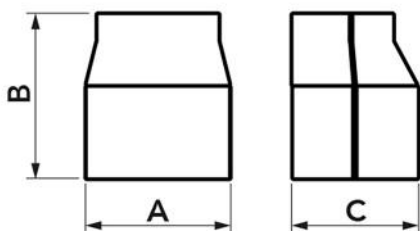

MODELS AVAILABLE:

TOP LINE - IVORY
RAL 9002

NEW LINE -
WHITE RAL 9010

ECO LINE - PEARL
GREY RAL 9003

DIMENSIONS

| CODE | MODEL | LINE | A [mm] | B [mm] | C [mm] |
|-----------|-----------------|----------|--------|--------|--------|
| 11123080 | RC 72/60 - EXC | TOP LINE | 78 | 90 | 68 |
| 11123105 | RC 100/72 - EXC | TOP LINE | 104 | 90 | 77 |
| N11123080 | RC 72/60 - EXC | NEW LINE | 78 | 90 | 68 |
| N11123105 | RC 100/72 - EXC | NEW LINE | 104 | 90 | 77 |
| E11123080 | RC 72/60 - EXC | ECO LINE | 78 | 90 | 68 |
| E11123105 | RC 100/72 - EXC | ECO LINE | 104 | 90 | 77 |