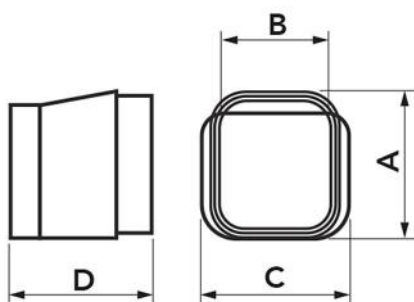

MODELS AVAILABLE:

TOP LINE - IVORY
RAL 9002

NEW LINE -
WHITE RAL 9010

ECO LINE - PEARL
GREY RAL 9003

DIMENSIONS

| CODE | MODEL | LINE | A [mm] | B [mm] | C [mm] | D [mm] |
|-----------|---------------|----------|--------|--------|--------|--------|
| 11122140 | MRU 60 - EXC | TOP LINE | 66 | 56 | 66 | 62 |
| 11122150 | MRU 72 - EXC | TOP LINE | 78 | 68 | 78 | 74 |
| 11122160 | MRU 100 - EXC | TOP LINE | 104 | 78 | 104 | 103 |
| N11122140 | MRU 60 - EXC | NEW LINE | 66 | 56 | 66 | 62 |
| N11122150 | MRU 72 - EXC | NEW LINE | 78 | 68 | 78 | 74 |
| N11122160 | MRU 100 - EXC | NEW LINE | 104 | 78 | 104 | 103 |
| E11122140 | MRU 60 - EXC | ECO LINE | 66 | 56 | 66 | 62 |
| E11122150 | MRU 72 - EXC | ECO LINE | 78 | 68 | 78 | 74 |
| E11122160 | MRU 100 - EXC | ECO LINE | 104 | 78 | 104 | 103 |