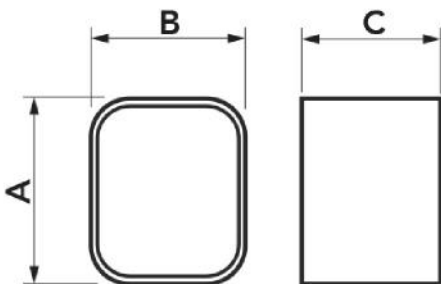

MODELS AVAILABLE:

TOP LINE - IVORY
RAL 9002

NEW LINE -
WHITE RAL 9010

ECO LINE - PEARL
GREY RAL 9003

BROWN LINE -
BROWN RAL 8017

BLACK LINE -
BLACK RAL 9005

DIMENSIONS

CODE	MODEL	LINE	A [mm]	B [mm]	C [mm]
11121060	MG 60 - EXC	TOP LINE	66	56	50
11121072	MG 72 - EXC	TOP LINE	78	68	50
11121100	MG 100 - EXC	TOP LINE	104	78	50
N11121060	MG 60 - EXC	NEW LINE	66	56	50
N11121072	MG 72 - EXC	NEW LINE	78	68	50
N11121100	MG 100 - EXC	NEW LINE	104	78	50
E11121060	MG 60 - EXC	ECO LINE	66	56	50
E11121072	MG 72 - EXC	ECO LINE	78	68	50
E11121100	MG 100 - EXC	ECO LINE	104	78	50
SCD100026	MG 72 - EXC	BROWN LINE	78	68	50
SCD100027	MG 100 - EXC	BROWN LINE	104	78	50
SCD100071	MG 72 - EXC	BLACK LINE	78	68	50
SCD100072	MG 100 - EXC	BLACK LINE	104	78	50
SCD100188	MG 72 - EXC	GREY LINE	78	68	50

ITEMS

CODE	DESCRIPTION
11121060	MG 60-EXC - "EXCELLENS MG" LINE COUPLING SLEEVE
11121072	MG 72-EXC - "EXCELLENS MG" LINE COUPLING SLEEVE
11121100	MG 100-EXC - "EXCELLENS MG" LINE COUPLING SLEEVE
N11121060	MG 60-EXC - "EXCELLENS MG" LINE COUPLING SLEEVE
N11121072	MG 72-EXC - "EXCELLENS MG" LINE COUPLING SLEEVE
N11121100	MG 100-EXC - "EXCELLENS MG" LINE COUPLING SLEEVE
E11121060	MG 60-EXC - "EXCELLENS MG" LINE COUPLING SLEEVE
E11121072	MG 72-EXC - "EXCELLENS MG" LINE COUPLING SLEEVE
E11121100	MG 100-EXC - "EXCELLENS MG" LINE COUPLING SLEEVE
SCD100026	MG 72-EXC - * COUPLING SLEEVE "EXCELLENS MG" MOD. MG 72-EXC - BROWN LINE
SCD100027	MG 100-EXC - * COUPLING SLEEVE "EXCELLENS MG" MOD. MG 100-EXC - BROWN LINE
SCD100071	MG 72-EXC - * COUPLING SLEEVE "EXCELLENS MG" MOD. MG 72-EXC - BLACK LINE
SCD100072	MG 100-EXC - * COUPLING SLEEVE "EXCELLENS MG" MOD. MG 100-EXC - BLACK LINE
SCD100188	"EXCELLENS MG" LINE COUPLING SLEEVE - ANTHRACITE GREY