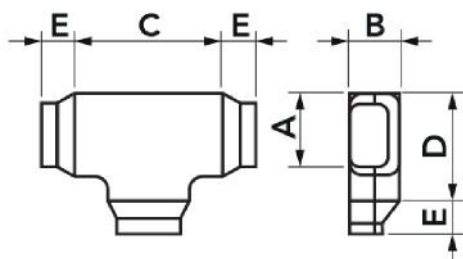

TOP LINE - IVORY
 RAL 9002

NEW LINE -
 WHITE RAL 9010

ECO LINE - PEARL
 GREY RAL 9003

BROWN LINE -
 BROWN RAL 8017

BLACK LINE -
 BLACK RAL 9005

DIMENSIONS

CODE	MODEL	LINE	A [mm]	B [mm]	C [mm]	D [mm]	E [mm]
11123060	DT 60 - EXC	TOP LINE	66	56	166	125	38
11123072	DT 72 - EXC	TOP LINE	78	68	200	150	40
11123100	DT 100 - EXC	TOP LINE	104	78	200	150	
N11123060	DT 60 - EXC	NEW LINE	66	56	166	125	38
N11123072	DT 72 - EXC	NEW LINE	78	68	200	150	40
N11123100	DT 100 - EXC	NEW LINE	104	78	200	150	
E11123060	DT 60 - EXC	ECO LINE	66	56	166	125	38
E11123072	DT 72 - EXC	ECO LINE	78	68	200	150	40
E11123100	DT 100 - EXC	ECO LINE	104	78	200	150	
SCD100041	DT 72 - EXC	BROWN LINE	78	68	200	150	40
SCD100042	DT 100 - EXC	BROWN LINE	104	78	200	150	
SCD100086	DT 72 - EXC	BLACK LINE	78	68	200	150	40
SCD100087	DT 100 - EXC	BLACK LINE	104	78	200	150	
SCD100195	DT 72 - EXC	GREY LINE	78	68	200	150	40

ITEMS

CODE	DESCRIPTION
11123060	DT 60-EXC - "EXCELLENS DT" LINE T-BRANCH
11123072	DT 72-EXC - "EXCELLENS DT" LINE T-BRANCH
11123100	DT 100-EXC - "EXCELLENS DT" LINE T-BRANCH
N11123060	DT 60-EXC - "EXCELLENS DT" LINE T-BRANCH
N11123072	DT 72-EXC - "EXCELLENS DT" LINE T-BRANCH
N11123100	DT 100-EXC - "EXCELLENS DT" LINE T-BRANCH
E11123060	DT 60-EXC - "EXCELLENS DT" LINE T-BRANCH
E11123072	DT 72-EXC - "EXCELLENS DT" LINE T-BRANCH
E11123100	DT 100-EXC - "EXCELLENS DT" LINE T-BRANCH
SCD100041	DT 72-EXC - * "T" BRANCH "EXCELLENS DT" MOD. DT 72-EXC - BROWN LINE
SCD100042	DT 100-EXC - * "T" BRANCH "EXCELLENS DT" MOD. DT 100-EXC - BROWN LINE
SCD100086	DT 72-EXC - * "T" BRANCH "EXCELLENS DT" MOD. DT 72-EXC - BLACK LINE
SCD100087	DT 100-EXC - * "T" BRANCH "EXCELLENS DT" MOD. DT 100-EXC - BLACK LINE
SCD100195	