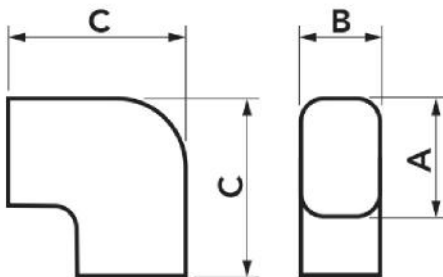

### TECHNICAL SPECIFICATIONS:

- Stiff, shockproof, anti-UVA and recyclable PVC
- Interlocking bottom and lid
- Duct profile locating ridge
- Large bending radius
- Heat shrink barcode packaging
- Galvanised screws
- Paintable
- Operating temperature -20°C / +60°C

## DIMENSIONS

CODE	MODEL	LINE	A [mm]	B [mm]	C [mm]
11120160	CP 60 - EXC	TOP LINE	66	56	101
11120172	CP 72 - EXC	TOP LINE	78	68	118
11120100	CP 100 - EXC	TOP LINE	104	78	152
N11120160	CP 60 - EXC	NEW LINE	66	56	101
N11120172	CP 72 - EXC	NEW LINE	78	68	118
N11120100	CP 100 - EXC	NEW LINE	104	78	152
E11120160	CP 60 - EXC	ECO LINE	66	56	101
E11120172	CP 72 - EXC	ECO LINE	78	68	118
E11120100	CP 100 - EXC	ECO LINE	104	78	152
SCD100016	CP 72 - EXC	BROWN LINE	78	68	118
SCD100017	CP 100 - EXC	BROWN LINE	104	78	152
SCD100061	CP 72 - EXC	BLACK LINE	78	68	118
SCD100062	CP 100 - EXC	BLACK LINE	104	78	152
SCD100186	CP 72 - EXC	BLACK LINE	78	68	118