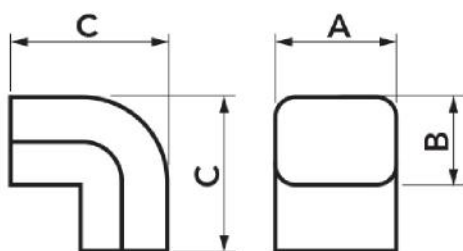

MODELS AVAILABLE:

TOP LINE - IVORY
 RAL 9002

NEW LINE -
 WHITE RAL 9010

ECO LINE - PEARL
 GREY RAL 9003

BROWN LINE -
 BROWN RAL 8017

BLACK LINE -
 BLACK RAL 9005

DIMENSIONS

CODE	MODEL	LINE	A [mm]	B [mm]	C [mm]
11120260	CA 60 - EXC	TOP LINE	66	56	84
11120272	CA 72 - EXC	TOP LINE	78	68	98
11120210	CA 100 - EXC	TOP LINE	104	78	115
N11120260	CA 60 - EXC	NEW LINE	66	56	84
N11120272	CA 72 - EXC	NEW LINE	78	68	98
N11120210	CA 100 - EXC	NEW LINE	104	78	115
E11120260	CA 60 - EXC	ECO LINE	66	56	84
E11120272	CA 72 - EXC	ECO LINE	78	68	98
E11120210	CA 100 - EXC	ECO LINE	104	78	115
SCD100021	CA 72 - EXC	BROWN LINE	78	68	98
SCD100022	CA 100 - EXC	BROWN LINE	104	78	115
SCD100066	CA 72 - EXC	BLACK LINE	78	68	98
SCD100067	CA 100 - EXC	BLACK LINE	104	78	115
SCD100187	CA 72 - EXC	GREY LINE	78	68	98

ITEMS

CODE	DESCRIPTION
11120260	CA 60-EXC - "EXCELLENS CA" LINE ELBOW
11120272	CA 72-EXC - "EXCELLENS CA" LINE ELBOW
11120210	CA 100-EXC - "EXCELLENS CA" LINE ELBOW
N11120260	CA 60-EXC - "EXCELLENS CA" LINE ELBOW
N11120272	CA 72-EXC - "EXCELLENS CA" LINE ELBOW
N11120210	CA 100-EXC - "EXCELLENS CA" LINE ELBOW
E11120260	CA 60-EXC - "EXCELLENS CA" LINE ELBOW
E11120272	CA 72-EXC - "EXCELLENS CA" LINE ELBOW
E11120210	CA 100-EXC - "EXCELLENS CA" LINE ELBOW
SCD100021	CA 72-EXC - * ELBOW "EXCELLENS CA" MOD. CA 72-EXC - BROWN LINE
SCD100022	CA 100-EXC - * ELBOW "EXCELLENS CA" MOD. CA 100-EXC - BROWN LINE
SCD100066	CA 72-EXC - * ELBOW "EXCELLENS CA" MOD. CA 72-EXC - BLACK LINE
SCD100067	CA 100-EXC - * ELBOW "EXCELLENS CA" MOD. CA 100-EXC - BLACK LINE
SCD100187	"EXCELLENS CA" LINE ELBOW - ANTHRACITE GREY