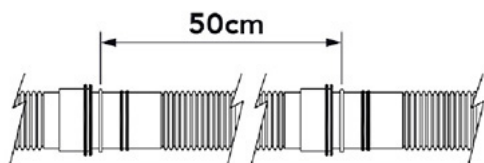

DATASHEET

rev. 02 - 11/01/2023

MADE IN ITALY

Blue condensate drain pipe reinforced by under-track \varnothing 20 single cladding - Sleeves \varnothing 18/20

11126346 - SCD300003

TECHNICAL SPECIFICATIONS:

- Suitable for flush installations
- Push-fit on built-in installation box
- No need for O-ring
- Anti-UVA high-density polyethylene
- Sleeve \varnothing 18 / 20 every 50 cm
- Ultra-flexible 50m roll or ultra-flexible 25 m mini-roll
- Single blue coating

DIMENSIONS

DETAIL COUPLING SLEEVE

ITEMS

CODE	DESCRIPTION
11126346	BLUE REINFORCED CONDENSATE DRAIN HOSE FOR CHASING Ø 20 SIN- GLE LAYER CUFFS Ø18/20"
SCD300003	BLUE REINFORCED CONDENSATE DRAIN HOSE FOR CHASING Ø 20 SIN- GLE LAYER CUFFS Ø18/20"